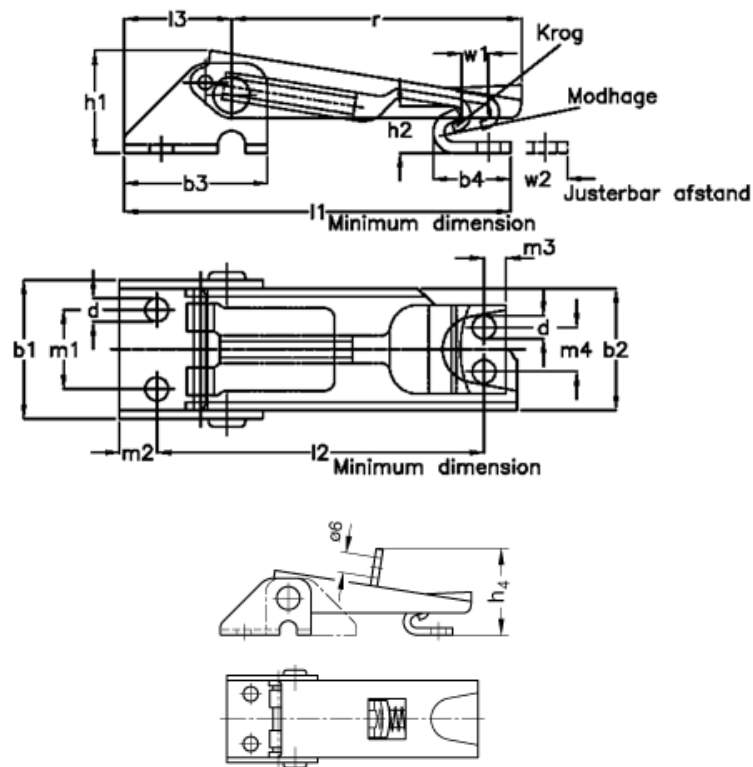

Article number: 20687051

Description: E+G Klee hook clamp
GN 831-100-SV-NI-1

Measures

$b_1 = 25.5$	Holding force N = 1000	$r = 51$
$b_2 = 22$	$l_1 = 70$	Size = 100
$b_3 = 26$	$l_2 = 56$	$w_1 = 5.5$
$b_4 = 14$	$l_3 = 19.5$	w_2 adjustable range = 12
$d = 4.2$	$m_1 = 14.3$	
$h_1 = 18.5$	$m_2 = 7$	
$h_2 = 8.5$	$m_3 = 4$	
$h_4 = 21.5$	$m_4 = 8$	